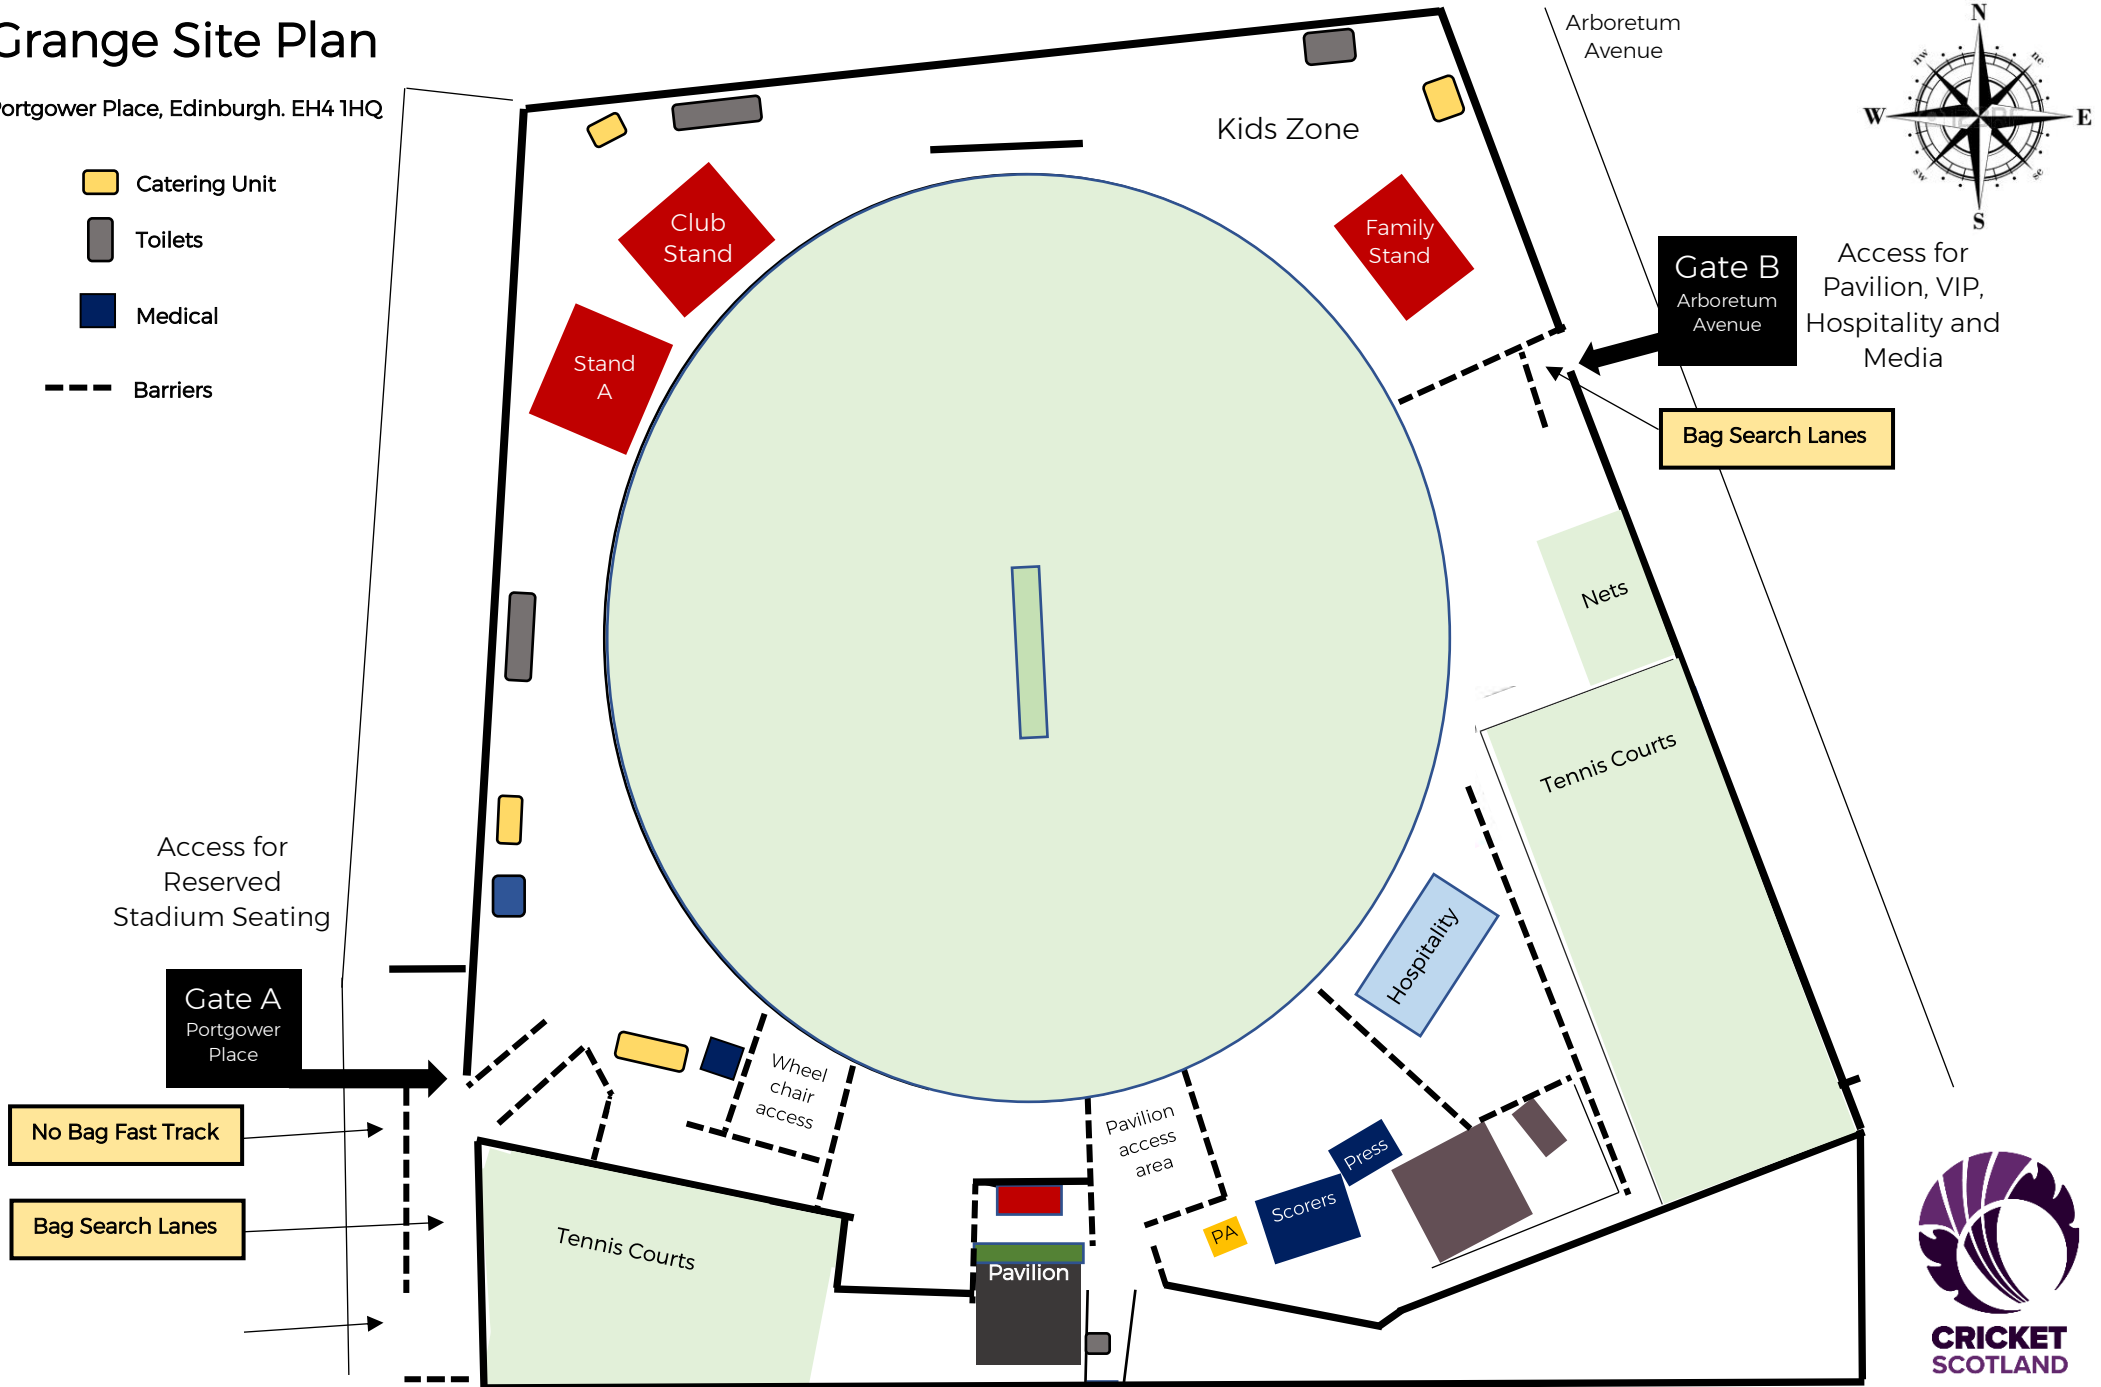

Grange Site Plan

Portgower Place, Edinburgh. EH4 1HQ

 Catering Unit

 Toilets

 Medical

 Barriers

Access for Pavilion, VIP, Hospitality and Media

Gate B
Arboretum Avenue

Bag Search Lanes

Access for Reserved Stadium Seating

Gate A
Portgower Place

No Bag Fast Track

Bag Search Lanes

CRICKET SCOTLAND