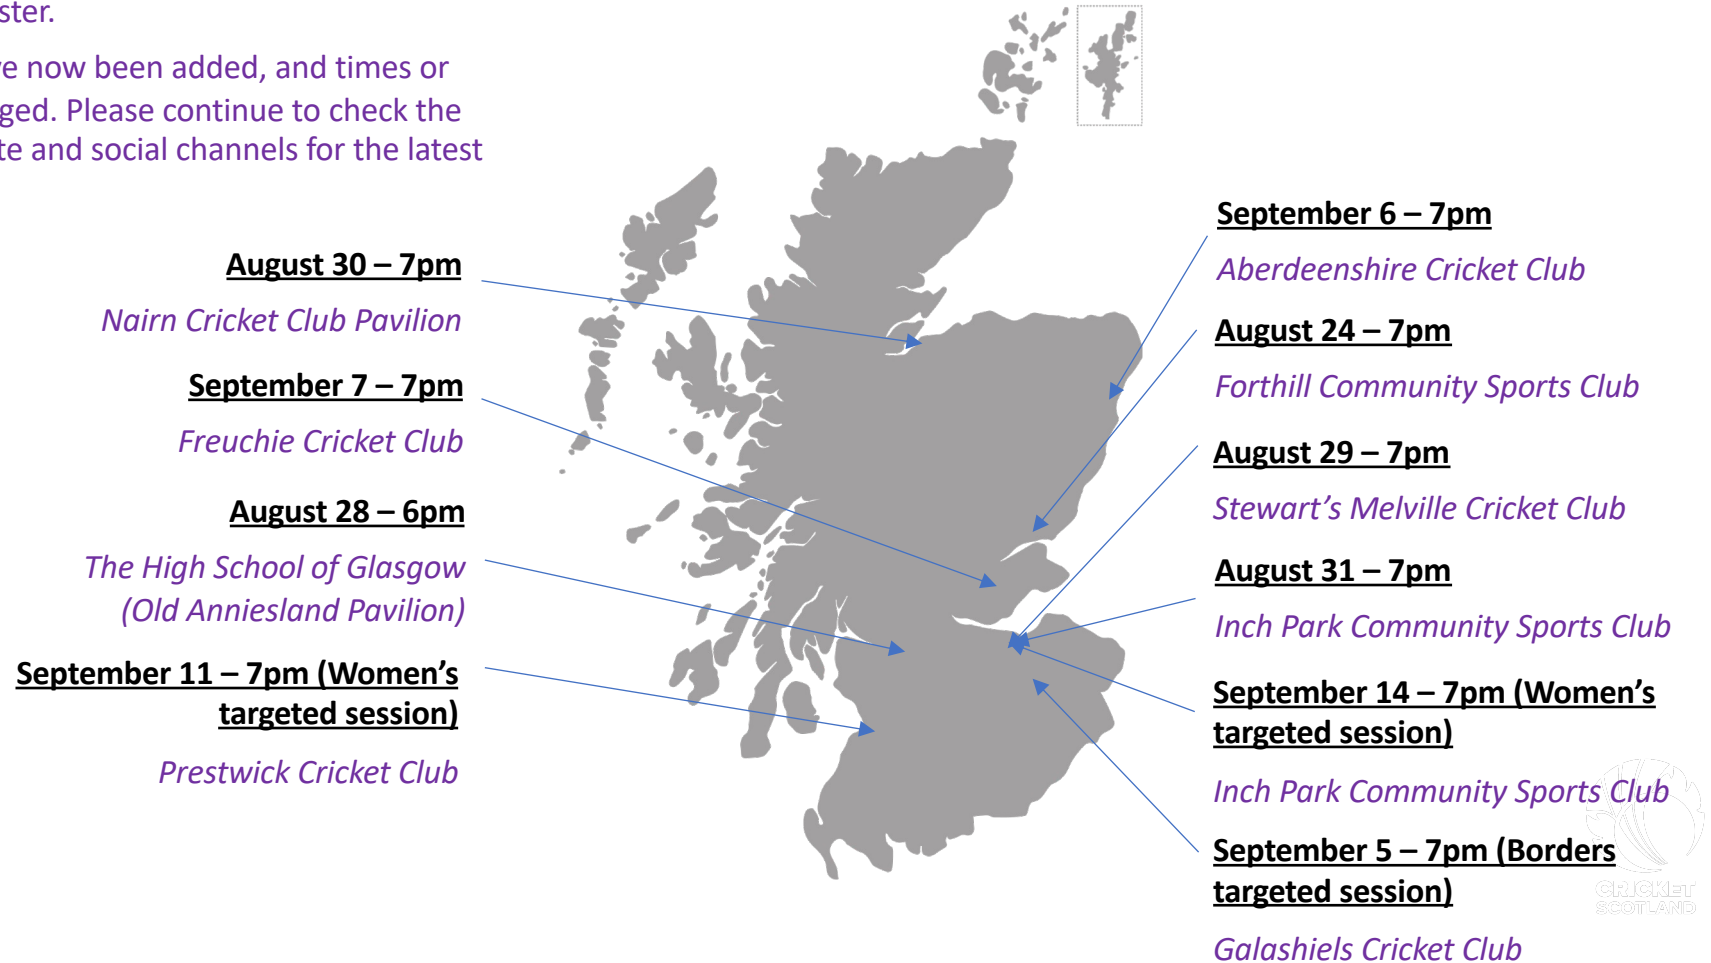

# Consultation Events

Here are the venues for our series of consultation events.

Pick the event closest to you or in the region that you are affiliated with, and click on the relevant link on the following pages to register.

**Note:** more events have now been added, and times or venues may have changed. Please continue to check the Cricket Scotland website and social channels for the latest information.

# Registration Links

**Strathmore & Perthshire Cricket Union**

**Forthill Community Sports Club**

**Fintry Place, Broughty Ferry,**

**Dundee, DD5 3BL**

**August 24 – 7pm**

**<https://cricketscotland.justgo.com/workbench/public/Events?ref=1B7BF19ABFDE3F8521ADD73BCAD90C22098AF39F>**

**West District Cricket Union**

**The High School of Glasgow (Old Anniesland Pavilion)**

**637 Crow Road,**

**Glasgow, G13 1PL**

**August 28 – 6pm**

**<https://cricketscotland.justgo.com/workbench/public/Events?ref=FB3514C69AE8813B7EBD2D32FBFDCD44932EB149>**