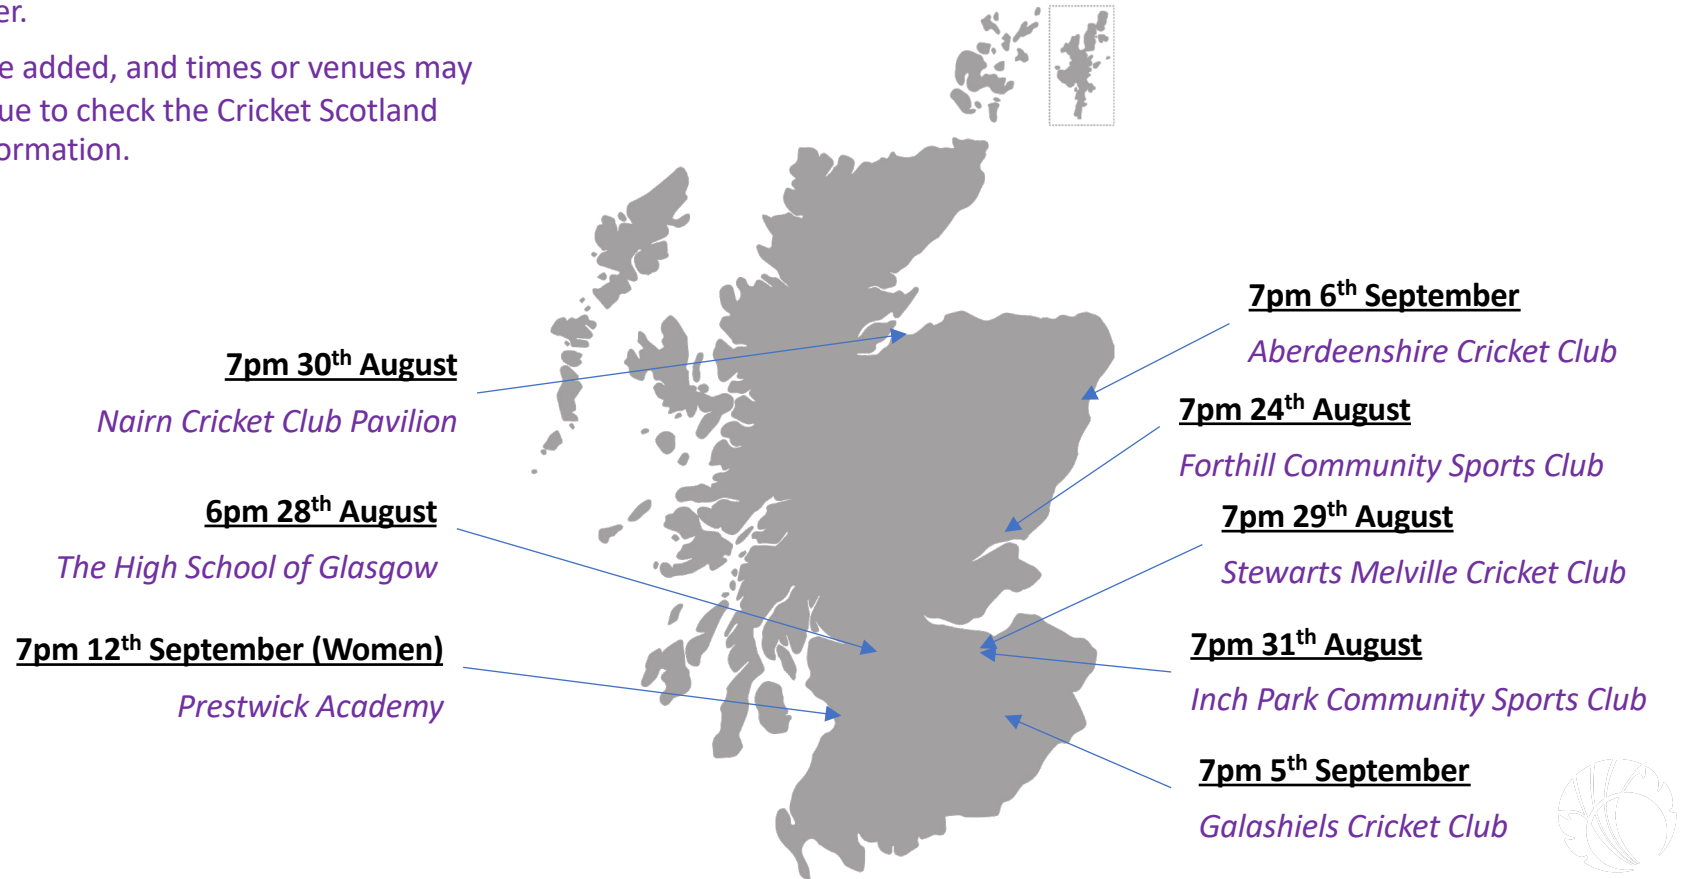

# Consultation Events

Here are the venues for our series of consultation events.

Pick the event that is closest to you or in the region that you are affiliated with, and click on the relevant link on the following pages to register.

**Note:** more events will be added, and times or venues may change, so please continue to check the Cricket Scotland website for the latest information.