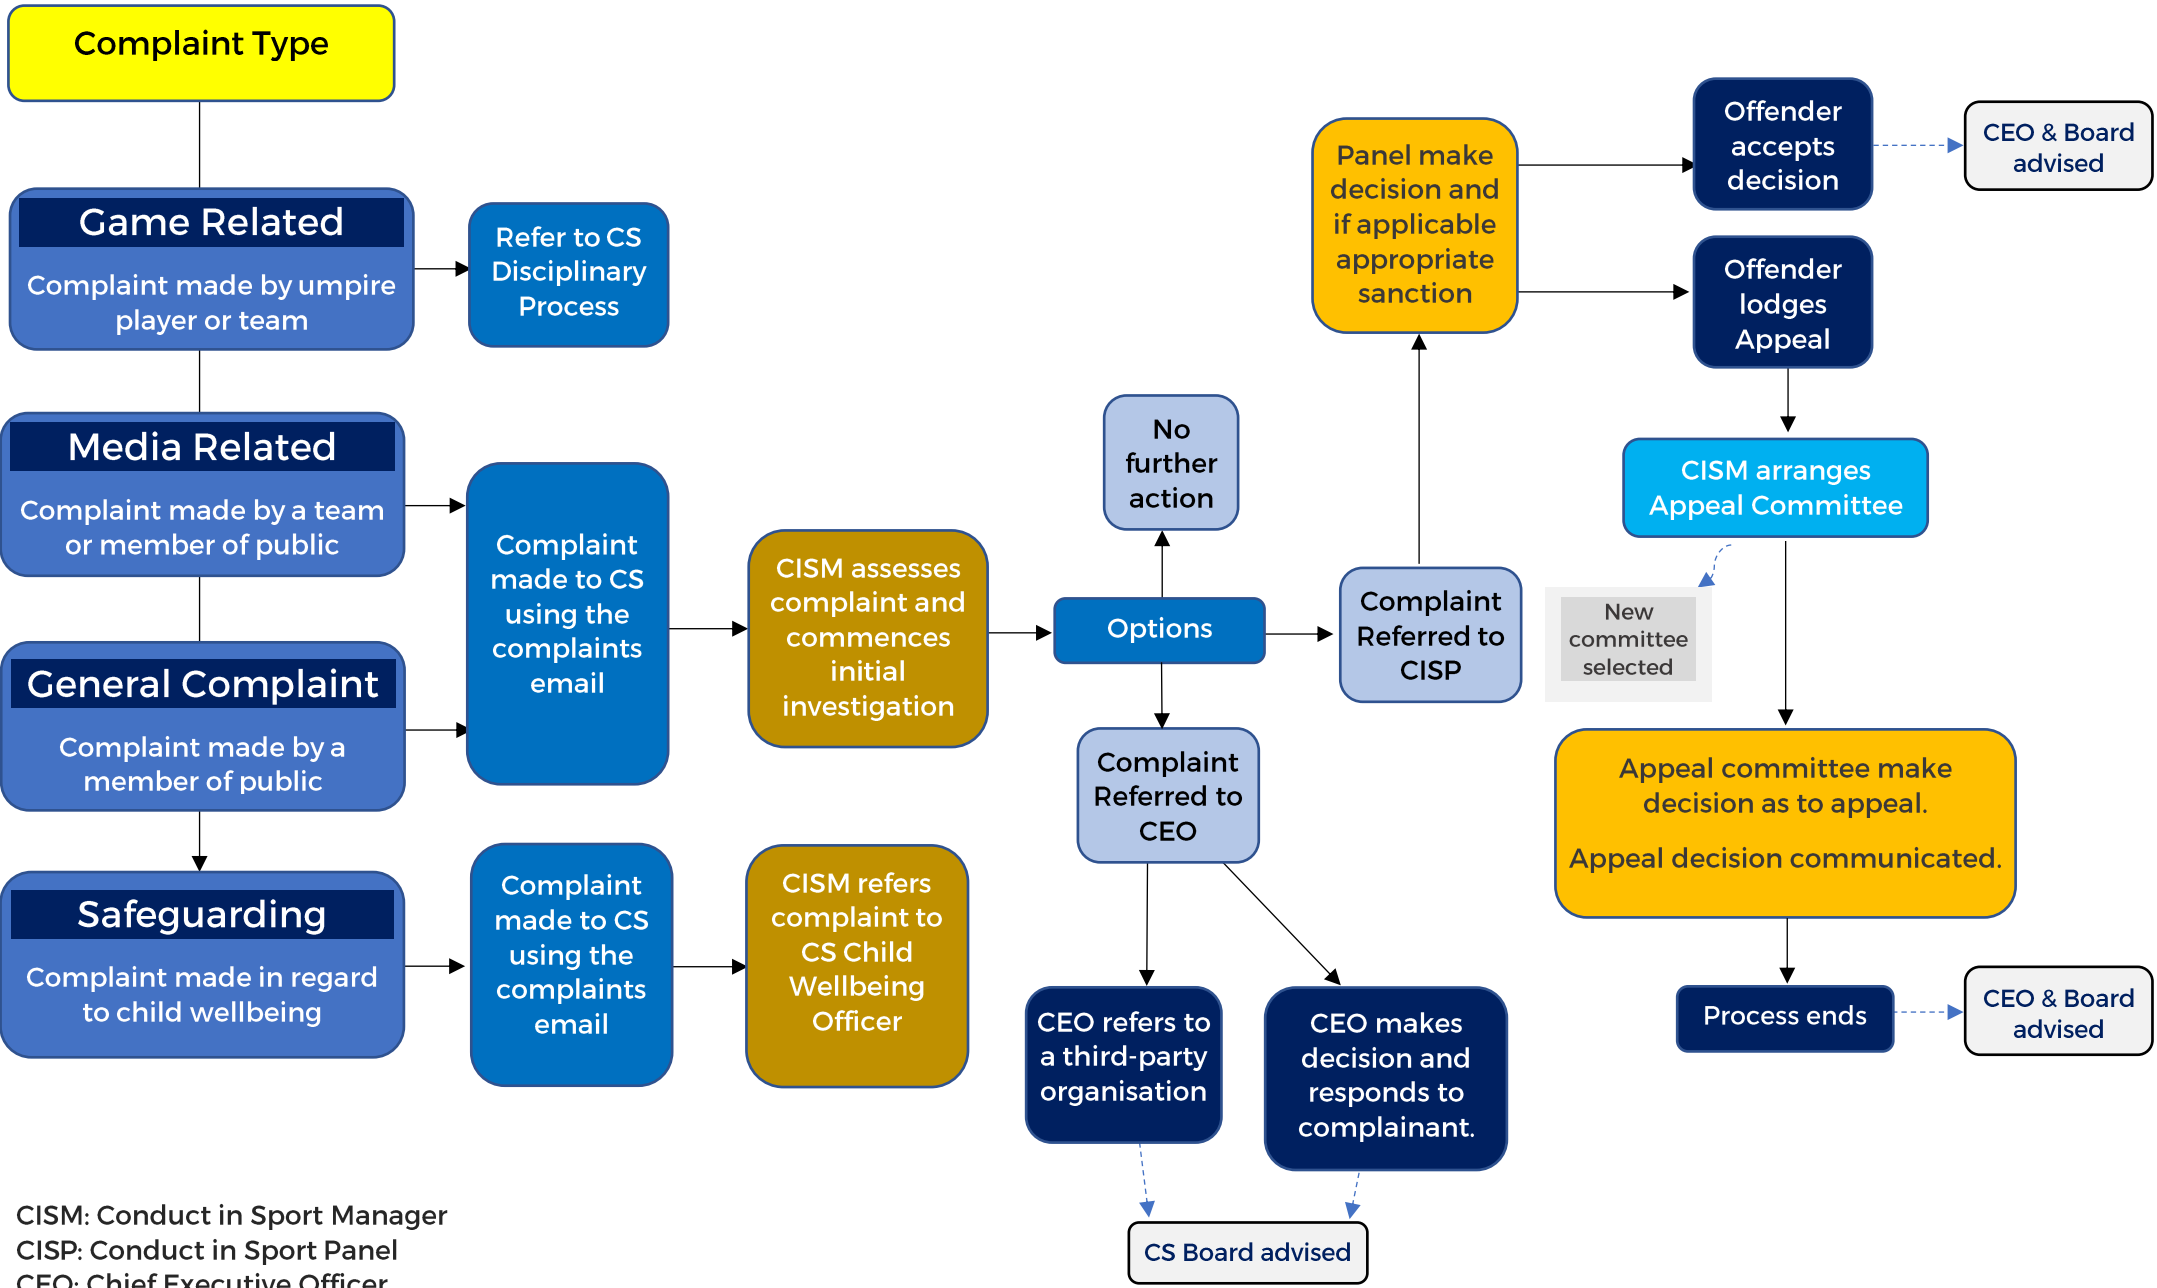

CS Complaints Process

CISM: Conduct in Sport Manager
 CISP: Conduct in Sport Panel
 CEO: Chief Executive Officer