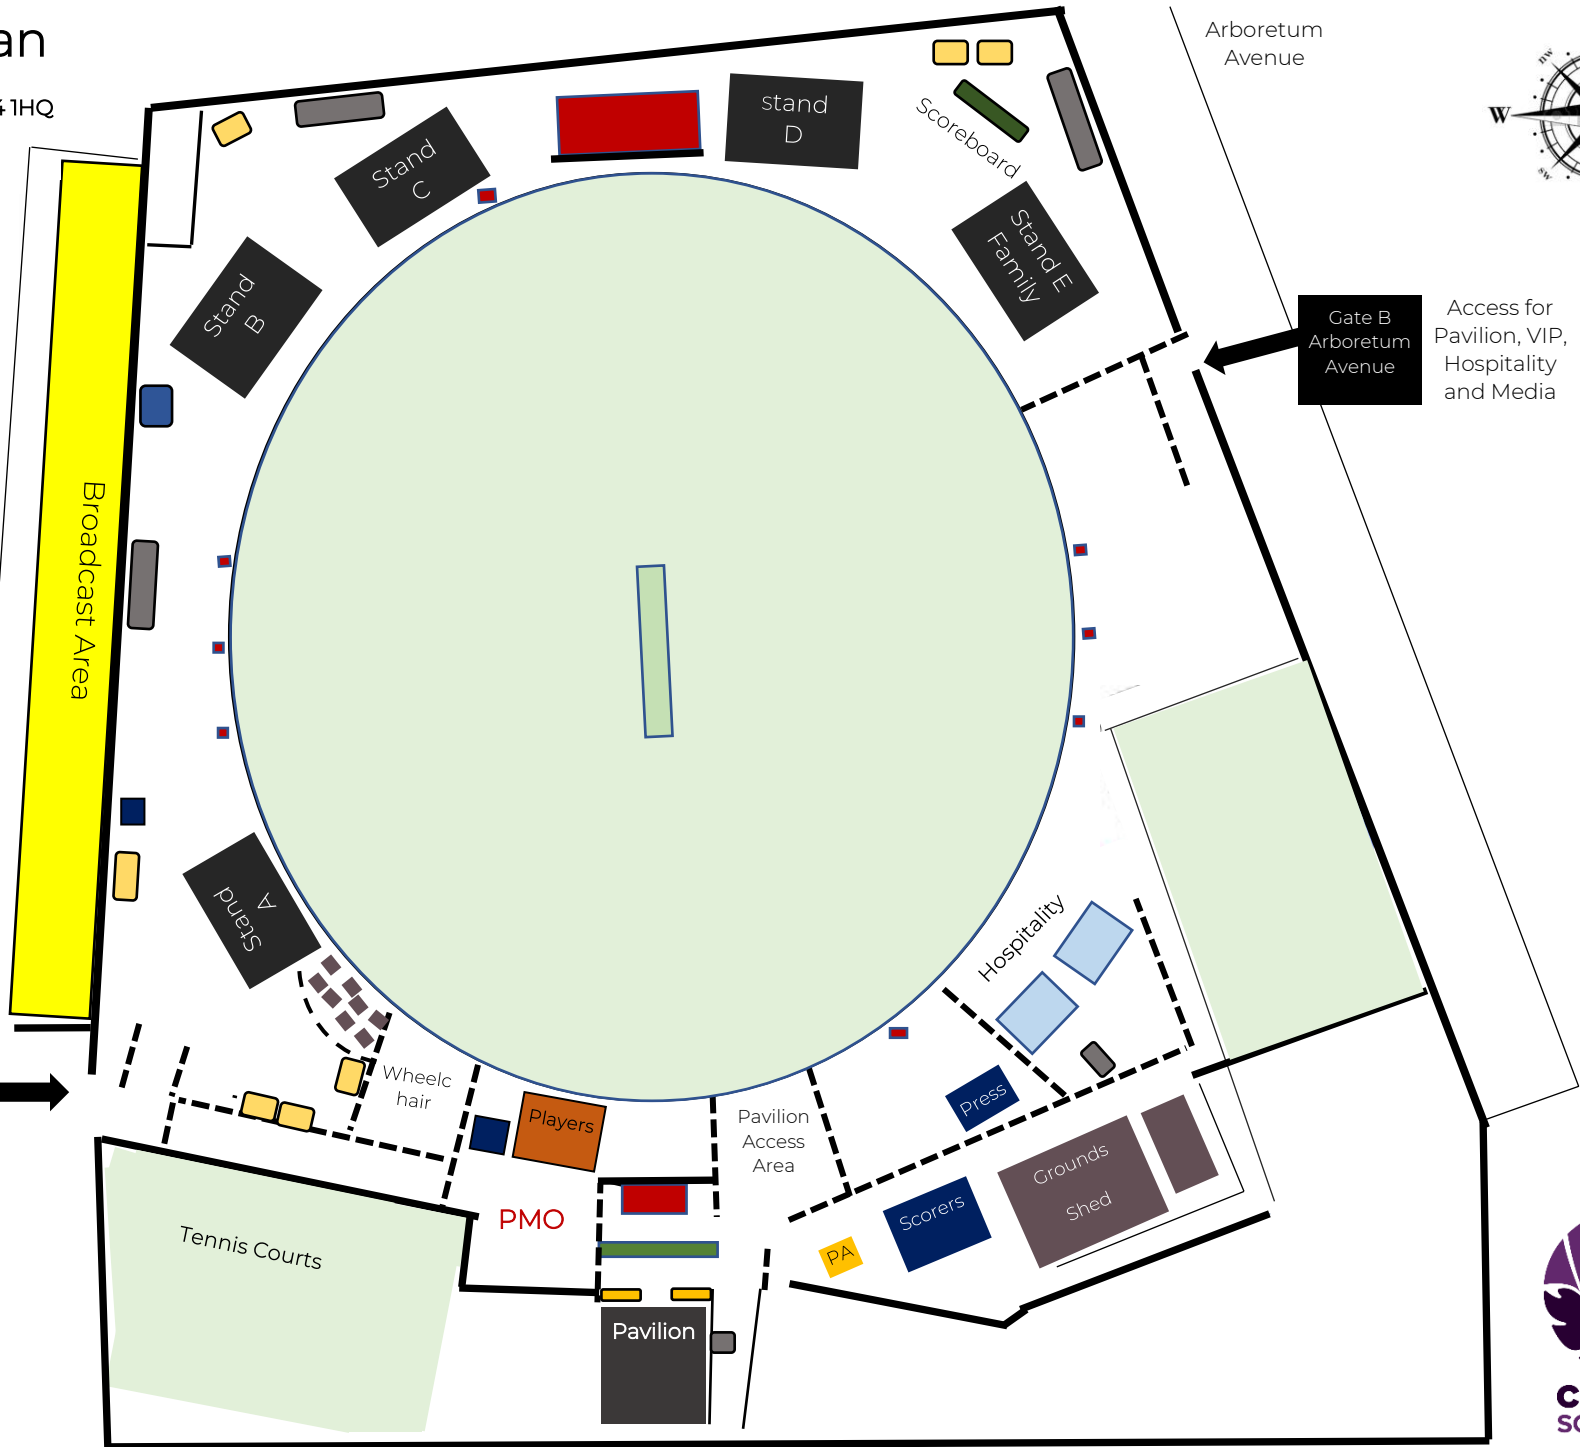

Grange Site Plan

Portgower Place, Edinburgh. EH4 1HQ

-  Catering Unit
-  Toilets
-  Medical
-  Camera Tower
-  Barriers
-  Merchandise

Access for Reserved Stadium Seating

Gate A Portgower Place

Arboretum Avenue

Gate B Arboretum Avenue
Access for Pavilion, VIP, Hospitality and Media

CRICKET SCOTLAND