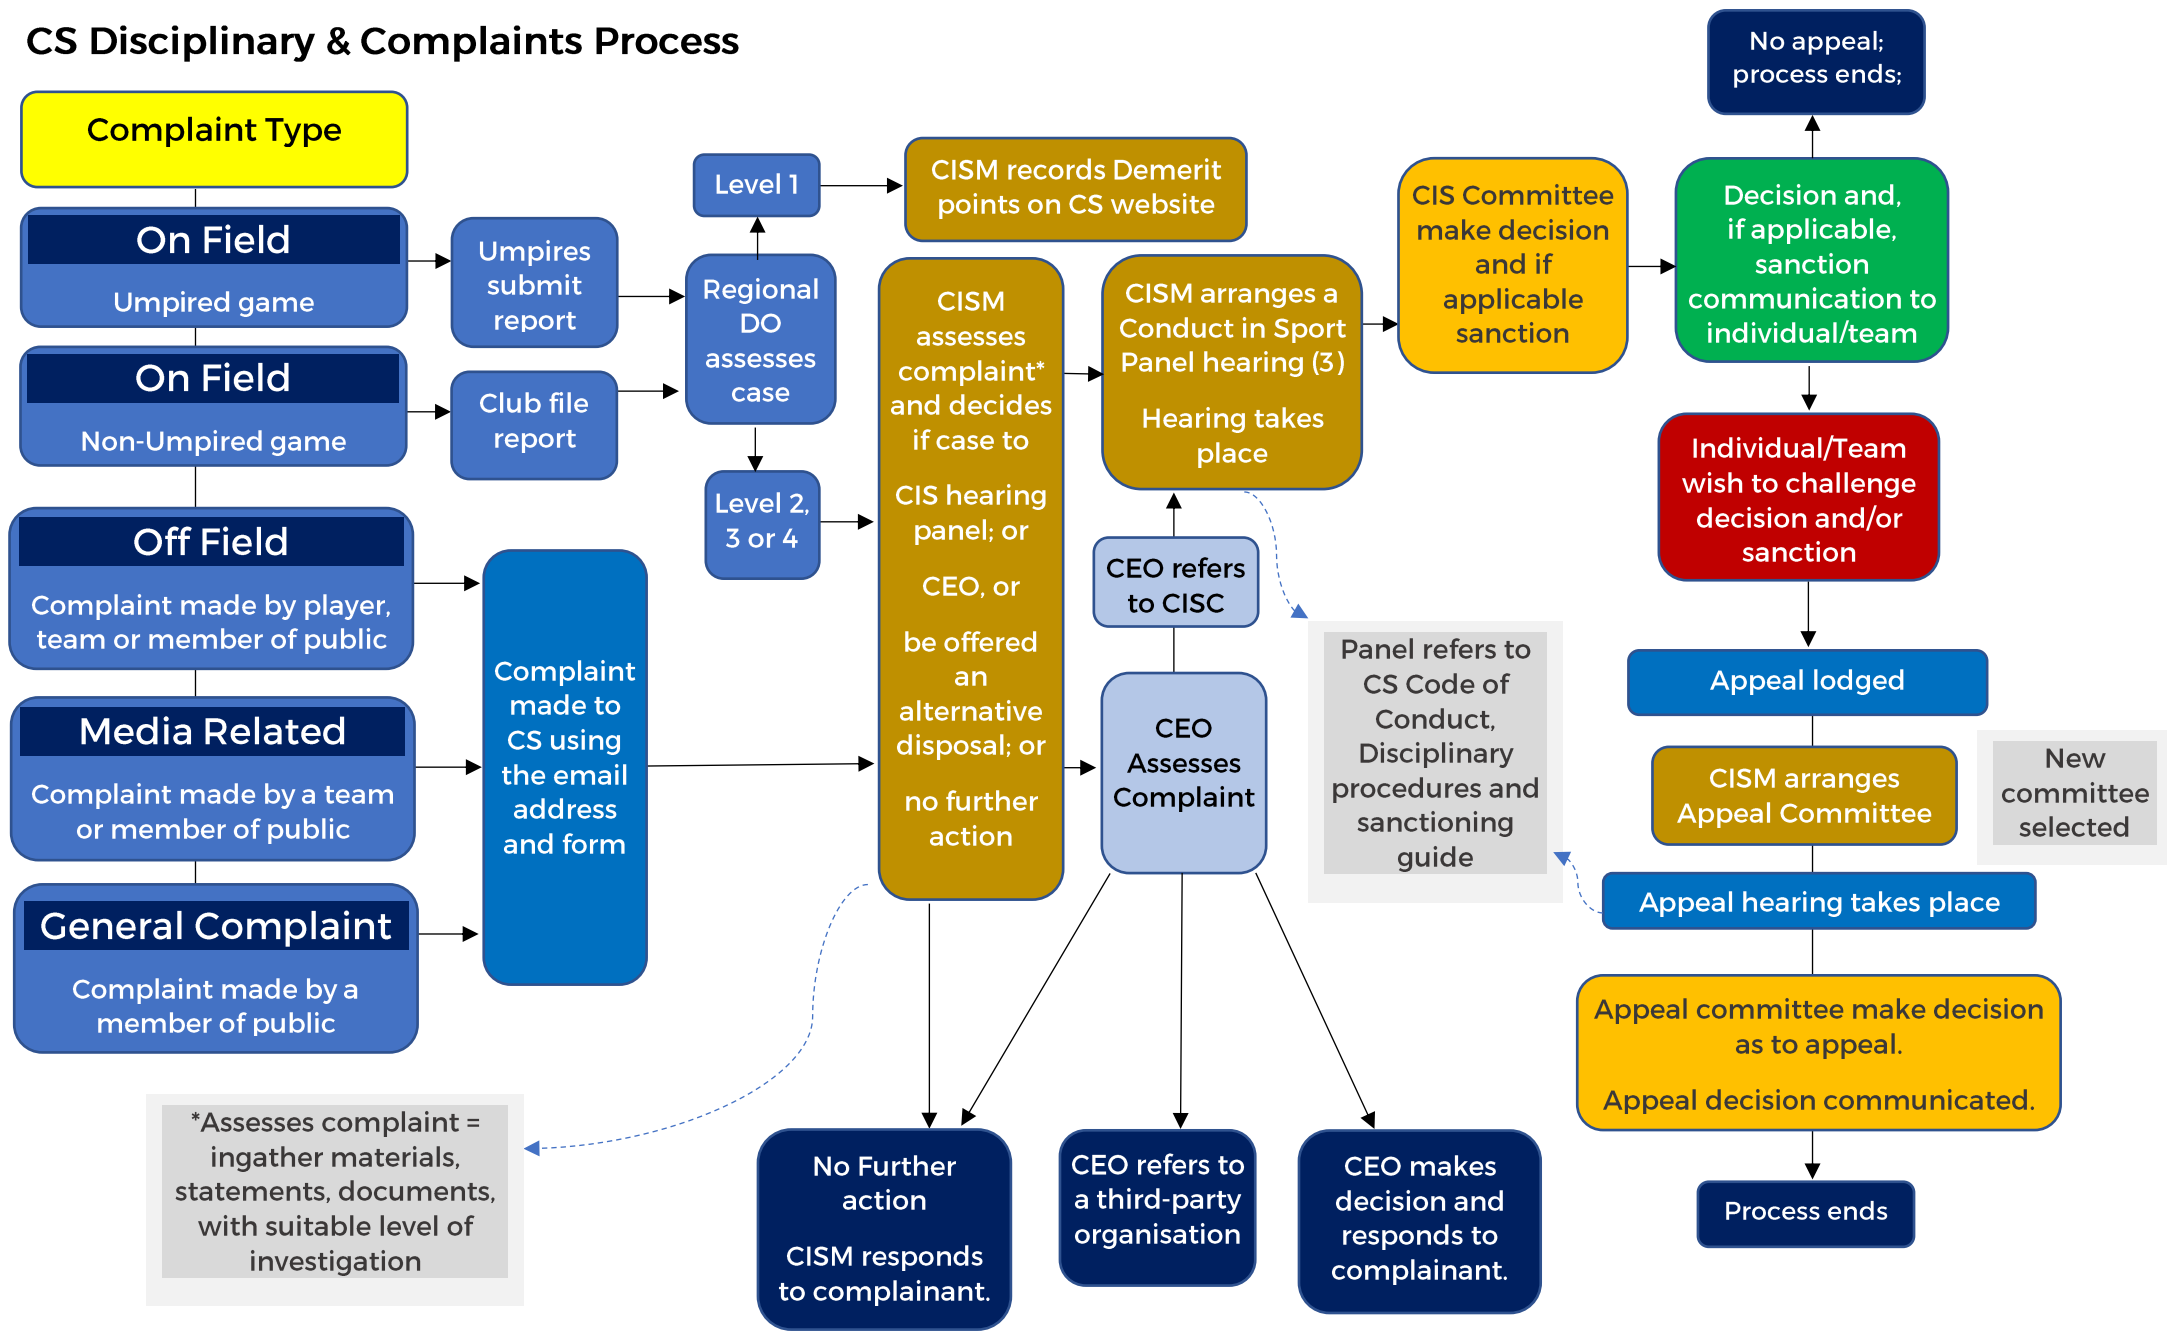

# CS Disciplinary & Complaints Process

CISM: Conduct in Sport Manager  
 CISC: Conduct in Sport Committee  
 RDO: Regional Disciplinary Officer